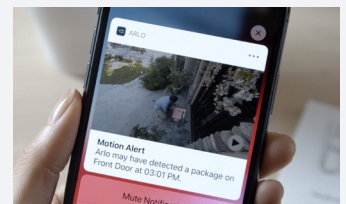

Notifications to your phone

Receive an alert when your camera detects motion or sound and check the live video feed to see what triggered it.