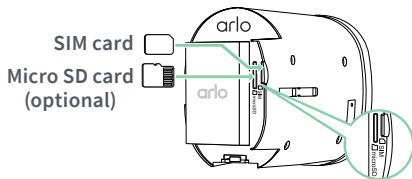

## Go 2 LTE/WiFi Security Camera

Go 2 LTE/WiFi  
Security Camera

Screw  
Mount

Screw  
Kit

Rechargeable  
Battery

**Note:** To access the mobile broadband network, your Go 2 Camera requires an activated SIM card.

# Installation

1. Press the release button and separate the camera from the camera housing.

2. Insert the battery.

3. For LTE access, verify that the SIM card is installed and activated.
4. Insert the camera back into the housing.