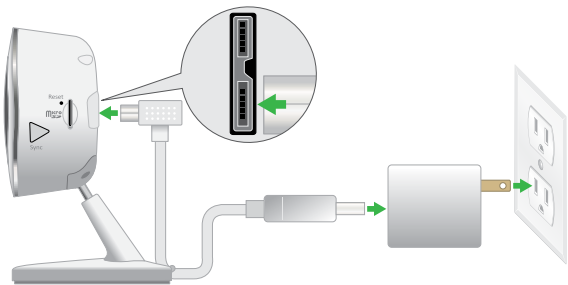

USB power
cable

Wall-mount
plate

Mounting screws
and anchors

Plug in your camera

You can plug in your camera with the USB cable and the power adapter, or you can use Power over Ethernet (PoE).

When you use the USB cable and the power adapter, your camera and the wall socket must be indoors.

When you use the PoE adapter to connect your camera to your PoE switch, your camera and the PoE adapter must be indoors.

Get the app

Download the free Arlo app to get started.

The app guides you through installation.

Use the wall mount

You can place your camera on a flat surface or mount it on a wall.

1. Place the wall plate.
2. Secure it with four screws.
3. Slide the camera into the wall plate.

Start streaming

Use the Arlo app to see your camera feed, arm and disarm your camera, and more.