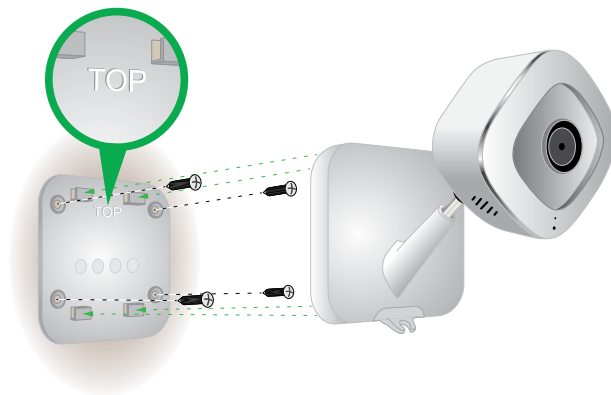

USB power
cable

Wall-mount
plate

Mounting screws
and anchors

Plug in your camera

You can plug in your camera with the USB cable and the power adapter, or you can use Power over Ethernet (PoE).

When you use the USB cable and the power adapter, your camera and the wall socket must be indoors.

When you use the PoE adapter to connect your camera to your PoE switch, your camera and the PoE adapter must be indoors.

Get the app

Download the free Arlo app to get started.

The app guides you through installation.

Use the wall mount

You can place your camera on a flat surface or mount it on a wall.

1. Place the wall plate.
2. Secure it with four screws.
3. Slide the camera into the wall plate.

Start streaming

Use the Arlo app to see your camera feed, arm and disarm your camera, and more.