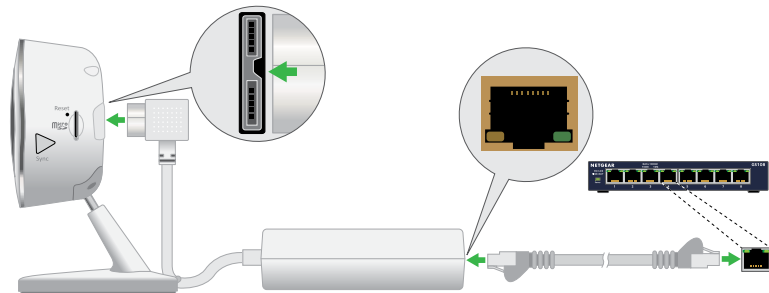

USB power
cable

Wall-mount
plate

Mounting screws
and anchors

Plug in your camera

You can plug in your camera with the USB cable and the power adapter, or you can use Power over Ethernet (PoE).

When you use the USB cable and the power adapter, your camera and the wall socket must be indoors.

When you use the PoE adapter to connect your camera to your PoE switch, your camera and the PoE adapter must be indoors.

Get the app

Download the free Arlo app to get started.

The app guides you through installation.

Use the wall mount

You can place your camera on a flat surface or mount it on a wall.

1. Place the wall plate.
2. Secure it with four screws.
3. Slide the camera into the wall plate.

Start streaming

Use the Arlo app to see your camera feed, arm and disarm your camera, and more.